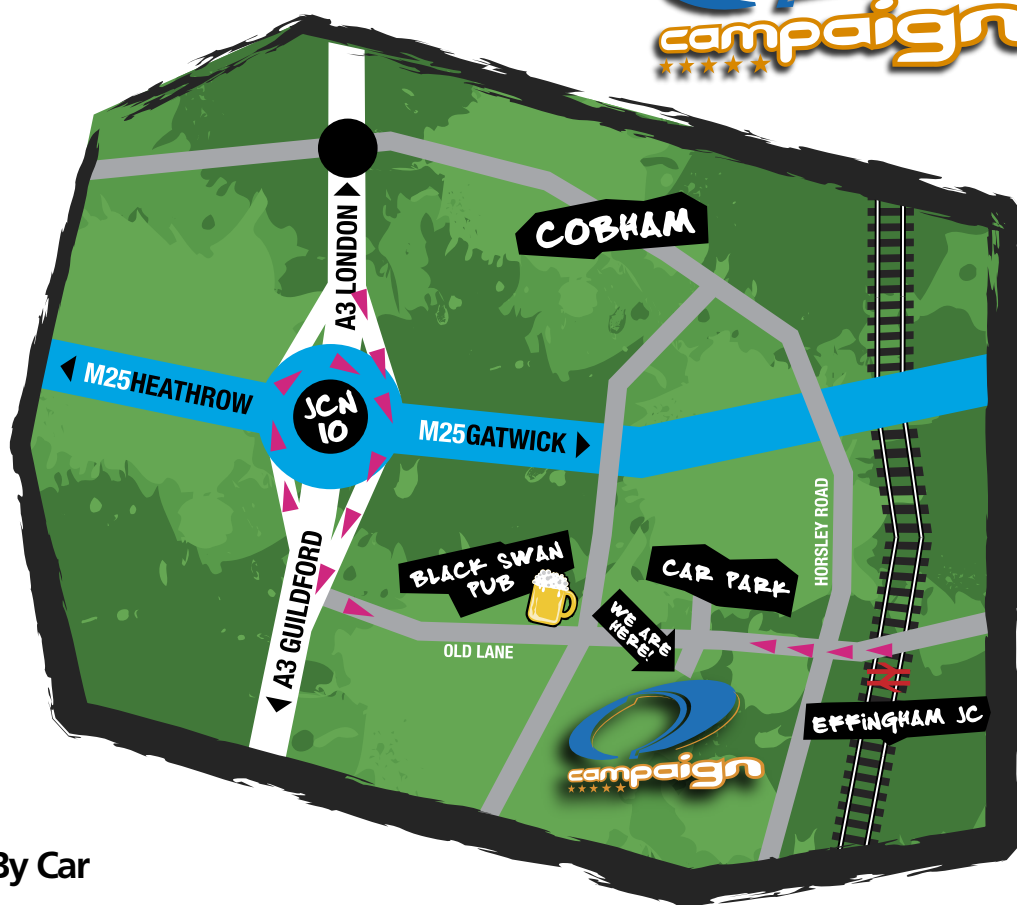

Directions

By Car

- Turn off the London M25 or A3 at junction 10.
- At the roundabout, take the slip road southbound towards Guildford (A3).
- After approximately 400 yards turn left (sign-posted Effingham) This is 'Old Lane'.
- Proceed for approximately 1 mile to the first crossroads (Black Swan pub on your left).
- Continue straight for a further ½ mile, Campaign is on your right hand side (Customer car park on the left) - look out for the signs.

P **Parents drop off:** Parents just dropping off children may drive into the 'short stay' car park at the base camp.

! **Satellite Navigation users:** Please don't rely solely on your satnav to find us, as it is not very accurate for our forest location - the postcode which gets you closest to us is KT11 1NL (which isn't our actual postcode!)

By Train

To 'Effingham Junction' on the Waterloo to Guildford line (passing through Clapham Junction, Wimbledon and Surbiton).

Our paintball venue is a pleasant five minute walk from the station up Old Lane.